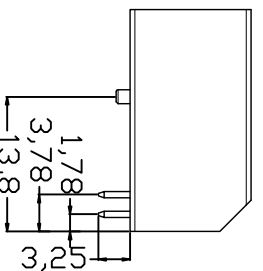

**Technical Features:**  
 1.No. of Positions:4P  
 2. Temperature Range: -15°C to 130°C  
 3.Tensile range:10 kilograms

DJ70413HW-0.7-AW		PBT 阻燃	Grey			
PART NUMBER		MATERIAL	COLOR	MATERIAL	COLOR	MATERIAL
HOUSING A		HOUSING B	HOUSING C			

<b>UNIT:</b>	<b>SCALE:</b>	<b>PAGE:</b>
MM	1:1	1/1

**乐清市地宏接插件有限公司**  
 Yueqing Dihong Connector CO., Ltd