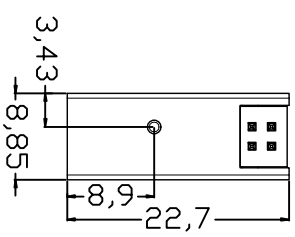

**Technical Features:**  
 1.No. of Positions:4P  
 2. Temperature Range: -15°C to 130°C  
 3.Tensile range:10 kilograms

DJ70413HW-0.7-AW		PBT 阻燃	Grey			
PART NUMBER		MATERIAL	COLOR	MATERIAL	COLOR	MATERIAL
HOUSING A		HOUSING B	HOUSING C			

<b>UNIT:</b>	<b>SCALE:</b>	<b>PAGE:</b>
MM	1:1	1/1

**乐清市地宏接插件有限公司**  
 Yueqing Dihong Connector CO., Ltd