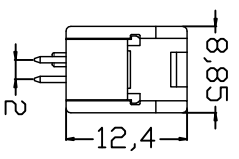

**Technical Features:**  
 1.No. of Positions:4P  
 2. Temperature Range: -15°C to 130°C  
 3.Tensile range:10 kilograms

DJ70413HW-0.7-AW		PBT 阻燃	Grey			
PART NUMBER		MATERIAL	COLOR	MATERIAL	COLOR	MATERIAL
HOUSING A		HOUSING B	HOUSING C			

<b>UNIT:</b>	<b>SCALE:</b>	<b>PAGE:</b>
MM	1:1	1/1

**乐清市地宏接插件有限公司**  
 Yueqing Dihong Connector CO., Ltd