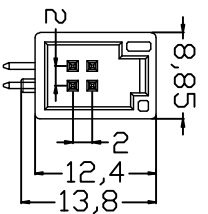

**Technical Features:**  
 1.No. of Positions:4P  
 2. Temperature Range: -15°C to 130°C  
 3.Tensile range:10 kilograms

DJ70413HW-0.7-AW		PBT 阻燃	Grey			
PART NUMBER		MATERIAL	COLOR	MATERIAL	COLOR	MATERIAL
HOUSING A		HOUSING B	HOUSING C			

<b>UNIT:</b>	<b>SCALE:</b>	<b>PAGE:</b>
MM	1:1	1/1

**乐清市地宏接插件有限公司**  
 Yueqing Dihong Connector CO., Ltd